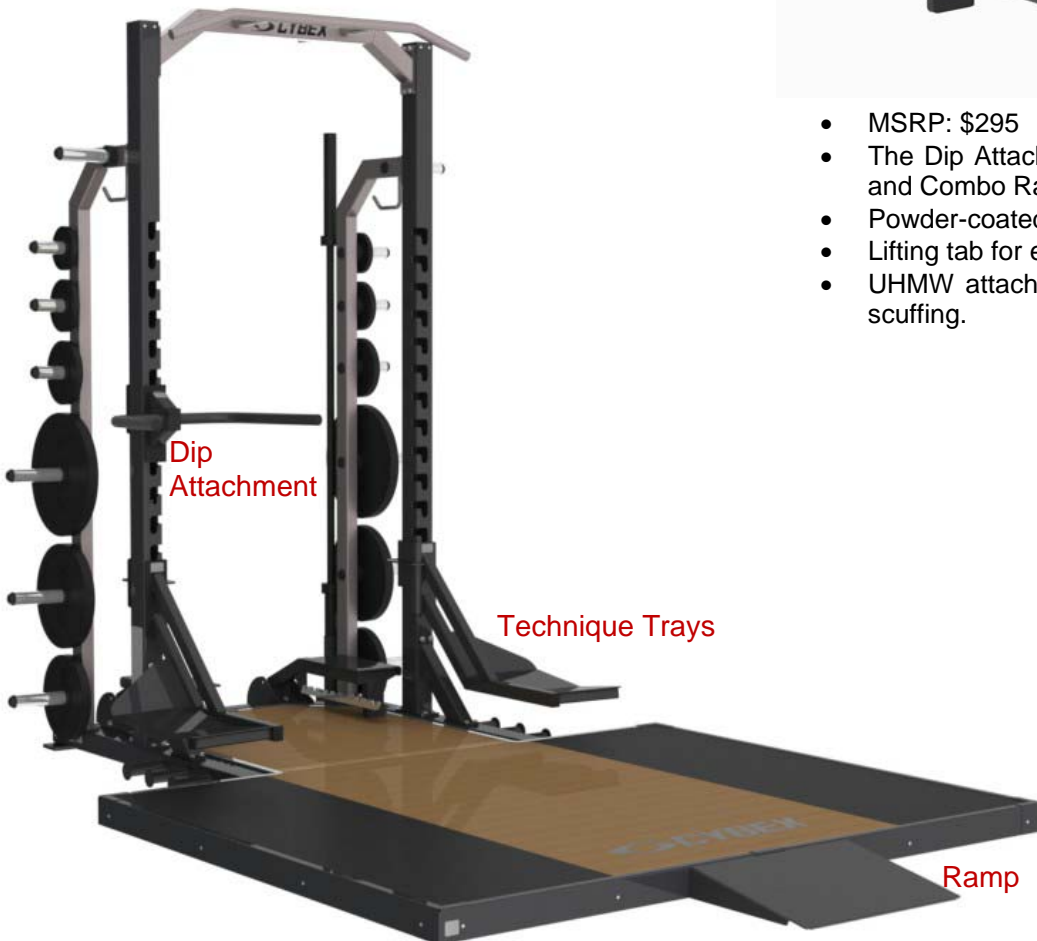

product information

Volume 3

February 2011

Big Iron Accessories

Three new Big Iron Accessories are now available:

- 19250 Dip Attachment
- 19200 Technique Trays
- 19140 Platform Ramp

Dip Attachment Product Number 19250

- MSRP: \$295
- The Dip Attachment is for use with Half Racks and Combo Racks.
- Powder-coated, 1.5" dipping handles
- Lifting tab for easy handling.
- UHMW attachment inserts to minimize upright scuffing.

Technique Trays Product Number 19200

MSRP: \$595

- The Technique Trays for use with Half Racks and Combo racks.
- The plate surface is tipped one degree for easier loading of bumper plates.
- Lifting tab for easy handling.
- UHMW attachment inserts to minimize upright scuffing.
- **NOTE:** Technique Trays for use only with bumper plates and are not a substitute for spotter bars

Platform Ramp Product Number 19140

MSRP: \$195

- Designed specifically to allow for easy movement of benches on and off of CYBEX platforms.